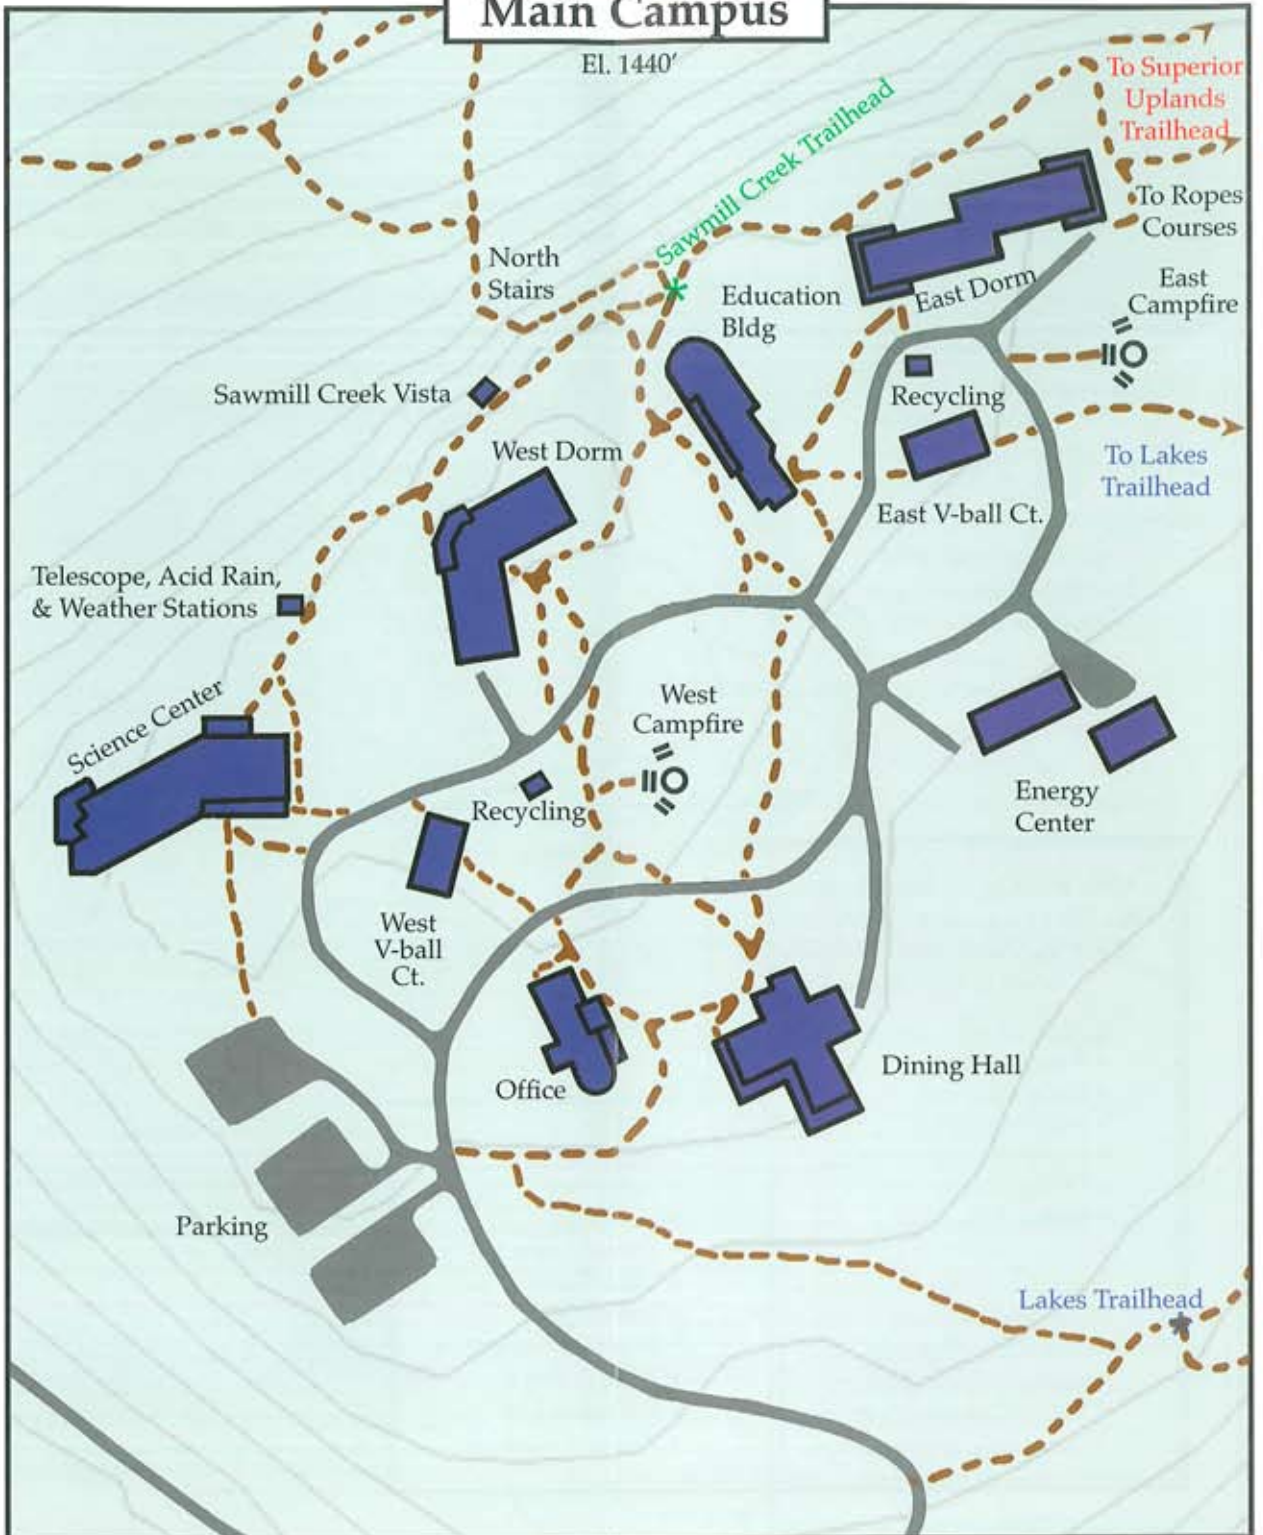

### Features

1. Main Campus
2. Field
3. Ridge Orienteering
4. Ridgetop Ropes
5. Skyview Ropes
6. Birch Ojibwe
7. Spruce Ojibwe
8. Chickadee Landing
9. Fishing Bridge
10. Beaver Ponds
11. Stream Study Bldg
12. Stream Study Site
13. Baptism Campsite (private)
14. Forest Ecology Bldg
15. Baptism Ski Trailhead
16. White Pine Enclosure
17. Bus Parking
18. Truck Garage
19. Wildlife Mgmt Sites
20. 1905 Homestead Site
21. Competitive Orienteering Course
22. Valley Orienteering Course
23. Old Car
24. Superior View Vista
25. Raven Campsite (private)
26. Superior Hiking Trail Campsites (public)
27. South Stairs
28. Raven Lake Ski Chalet/Wetland Bldg
29. Trees & Keys Start
30. Raven Lake Canoes
31. Marshall Mt.
32. Voyageur Canoes
- 33a. Voyageur Site - Nov to May
- 33b. Voyageur Site - May to Nov
34. Wolf Lake Canoes
35. Lake Study Site
36. Swim Area

Scale: 0, 1/4, 1/2 mi

After meeting in the classroom, the following classes leave from these trailheads and generally occur in that zone.

**Sawmill Creek Trailhead**

- Baptism Skiing
- Basic Survival
- Beaver Ecology
- Fisheries Management
- Stream Study
- White-tailed Deer

**Superior Uplands Trailhead**

- Competitive Orienteering
- Snowshoe Hare
- Superior View Hike
- Valley Orienteering
- Wildlife Management

**Lakes Trailhead**

- Canoeing
- Geology
- Frozen Lake Study
- Lake Study
- Raven Lake Skiing
- Superior Snowshoe
- Trees & Keys
- Voyageur Life
- Wetland Ecology

# Main Campus

El. 1440'

To Superior Uplands Trailhead

To Ropes Courses

East Campfire

To Lakes Trailhead

Energy Center

Lakes Trailhead